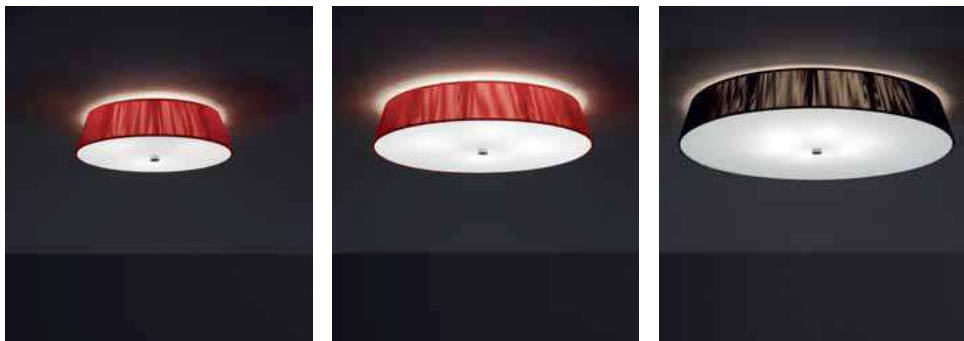

LILITH PL 40
LILITH PL 55
LILITH PL 70
Design Studio Alteam